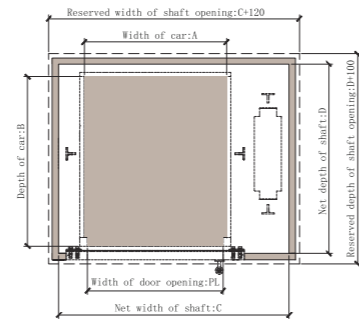

Layout plan of hoistway-hand pulled door