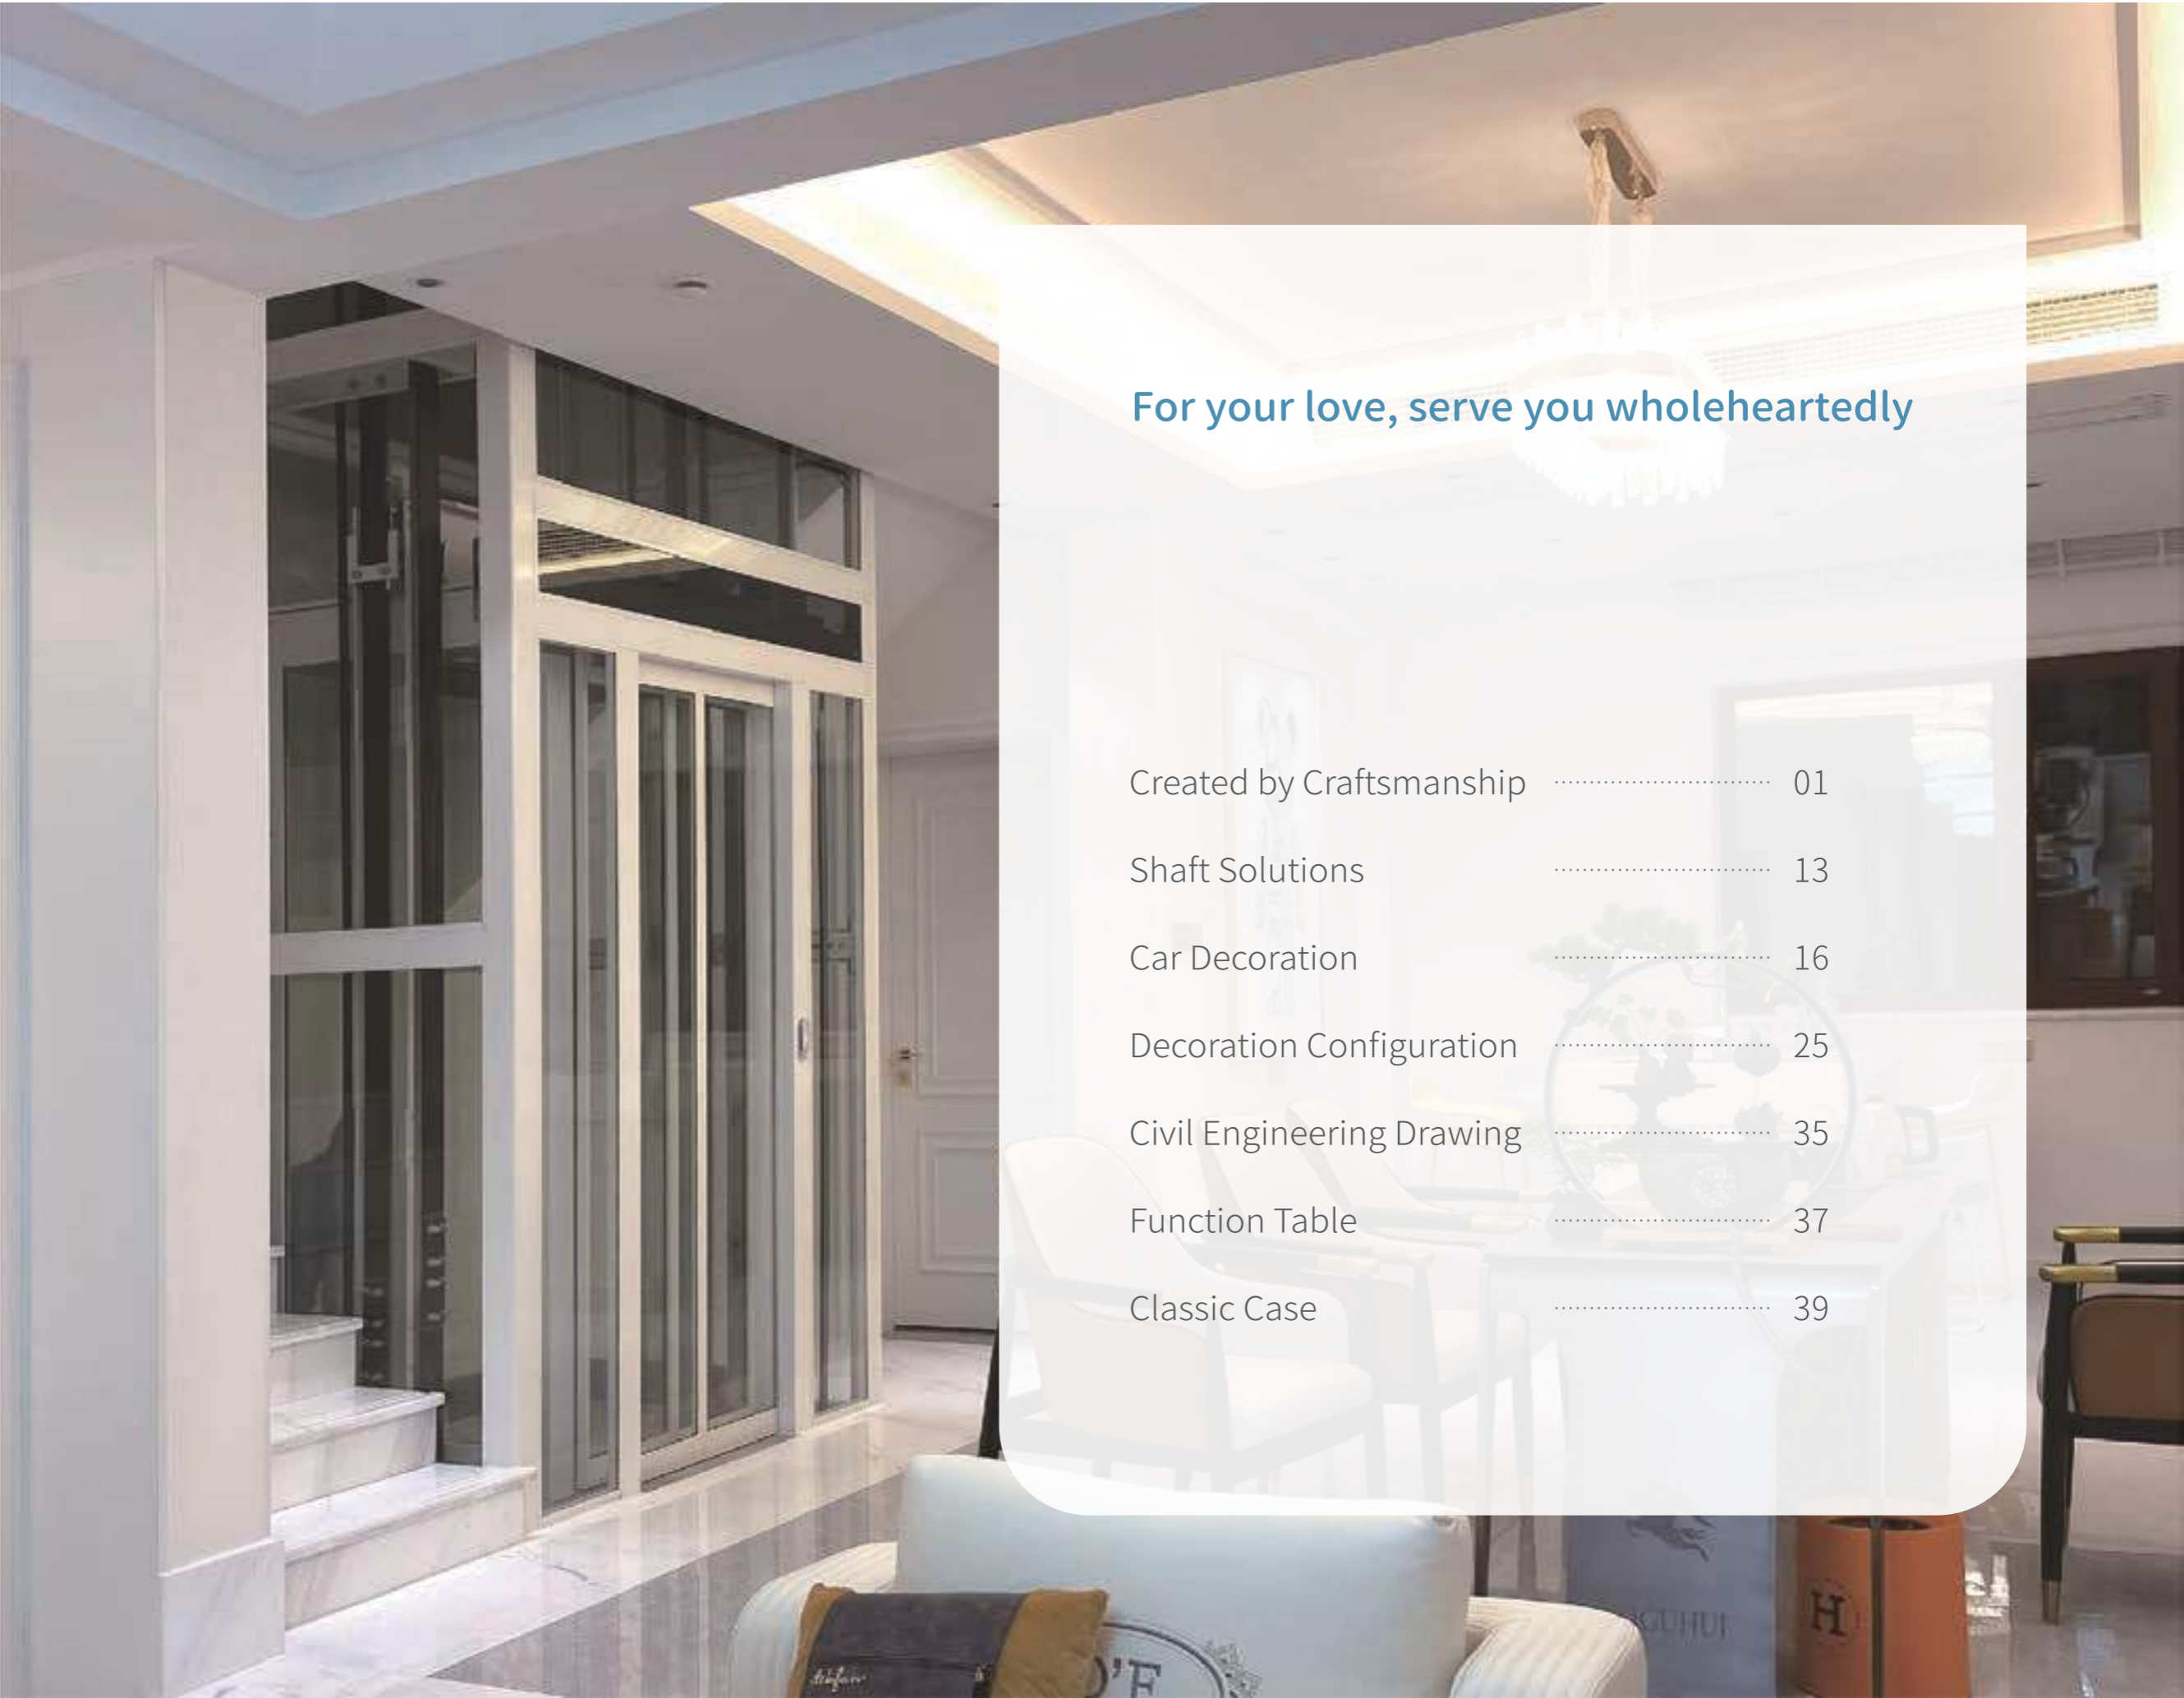

Continue Germany's century-old craftsmanship
Create high-quality villa elevator

For your love, serve you wholeheartedly

Created by Craftsmanship	01
Shaft Solutions	13
Car Decoration	16
Decoration Configuration	25
Civil Engineering Drawing	35
Function Table	37
Classic Case	39