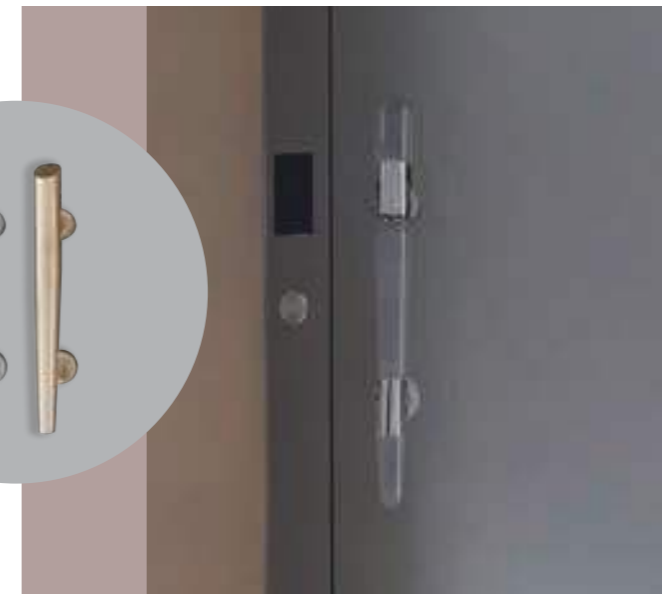

Handle color: Silver, Titanium gold
Glass color: Frosted glass, Transparent glass,
Sky grey glass, Brown glass
Handle model: Door handle 04