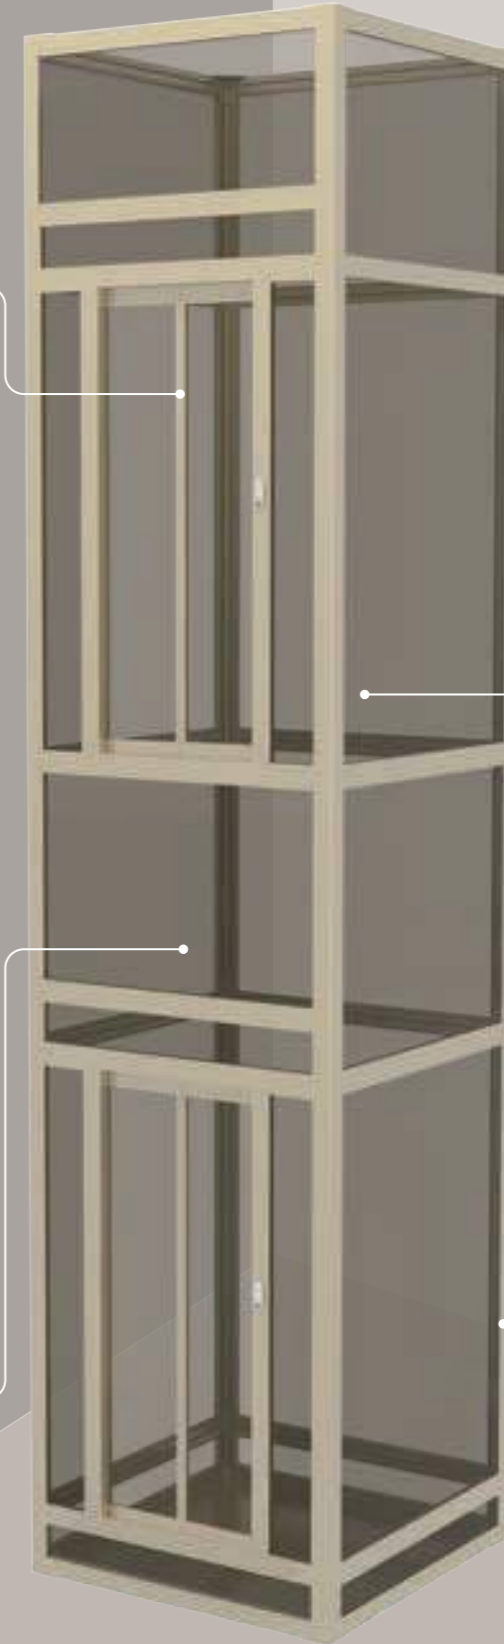

## Steel plate bending shaft

Premium painted metal frame

White

Steel frame

## Aluminum profile frame shaft

Hall door

Full transparent glass

Frosted glass

Sky grey glass

Brown glass

Glass

Built-in frame glass

## FZ-910S

Ceiling: Aluminum alloy frame, LED light source

Back wall: Champagne gold aluminum frame,  
5+5 laminated tempered glass

Side walls: Champagne gold aluminum frame,

5+5 laminated tempered glass with white printing in the middle